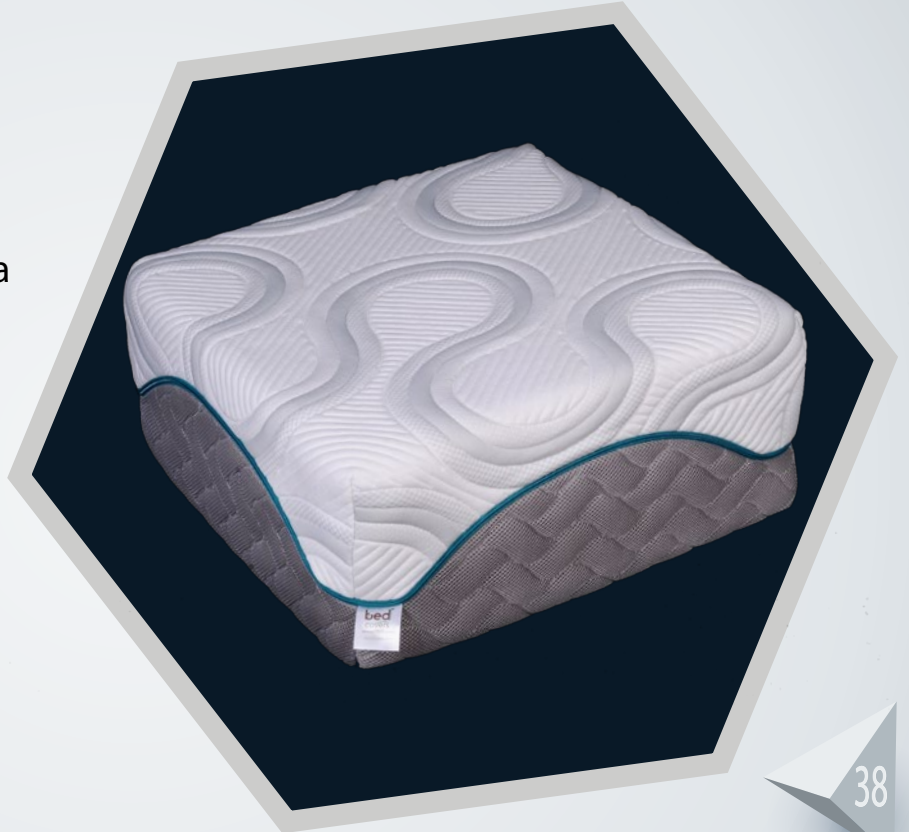

Taurus sizler için tasarlanan CNC kalıpta kesilen üst kumaşı yıkanabilir, modern dünyaların yatak kılıfıdır.

Taurus designed CNC for you
the cut top fabric can be washed.
It's the bedspread of modern worlds.