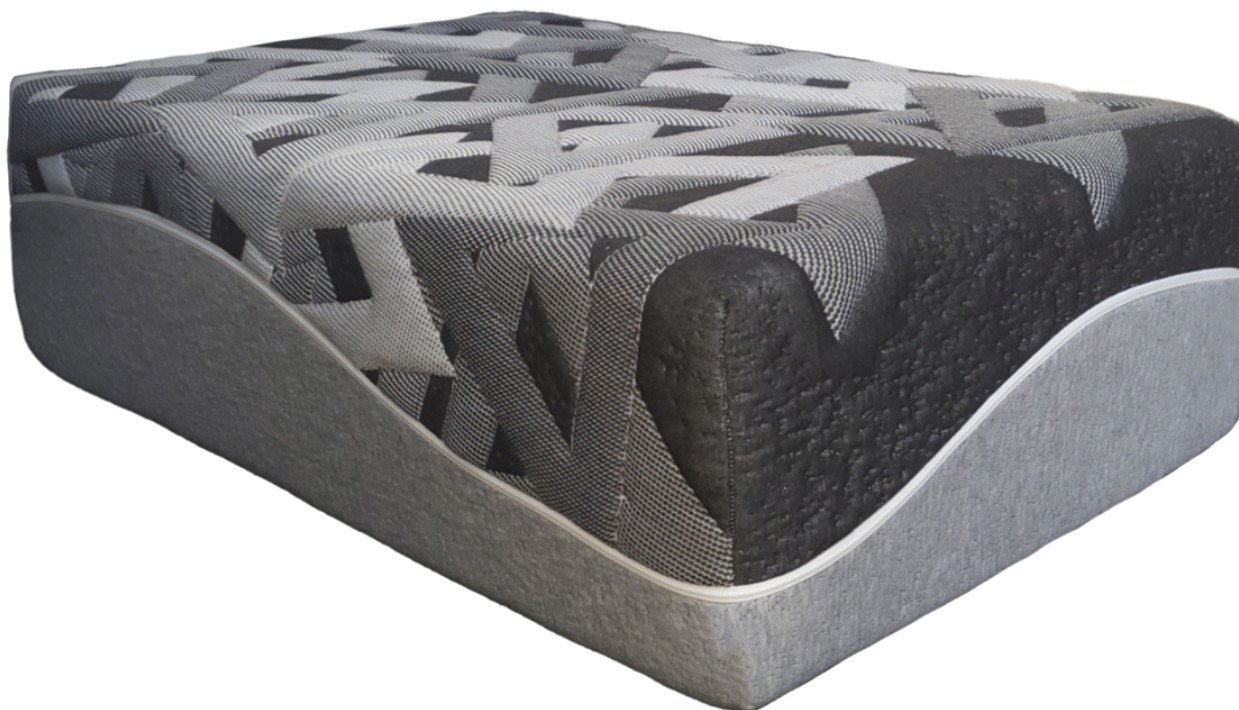

Basic

16

L-Zip

17

Blue

18

Leo

19

Alpha

20

Sky

TRIANGLE

bedcovers

Available on two surfaces.
It is washable. Breathable.

0050

LINE